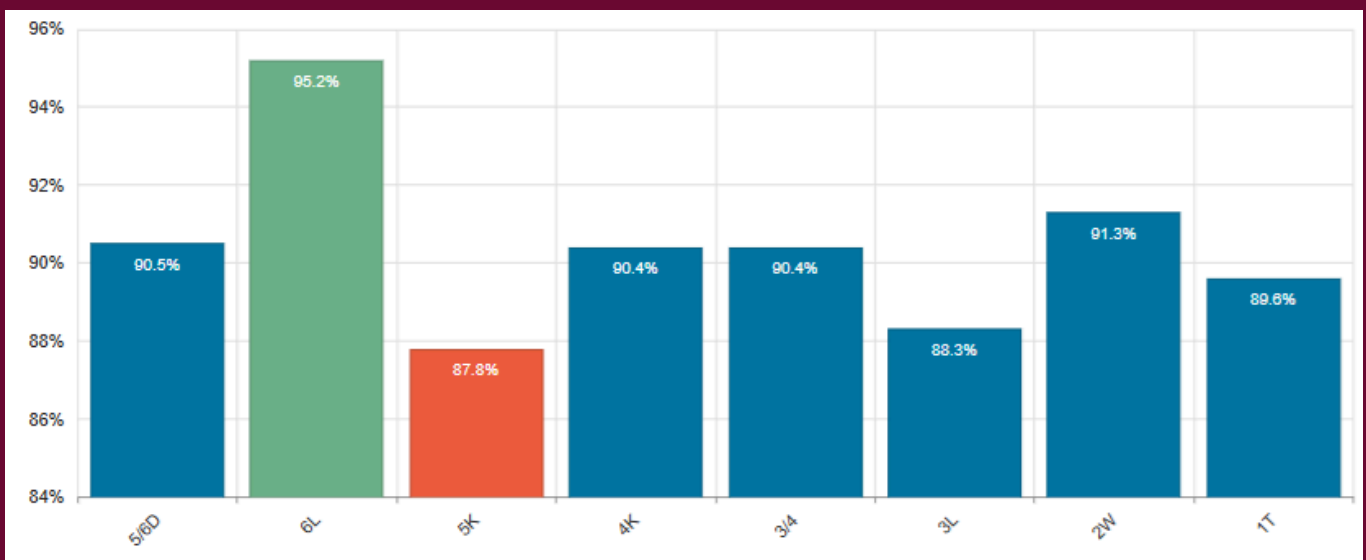

Newsletter

Weekly menu

24.11.25	Main Meal	Vegetarian Option	
Monday	Tomato and Basil Pasta Bake and Garlic Bread	Tuna Pasta	Jacket potato/sandwich
Tuesday	Southern Fried Chicken Goujon, Wedgers and Salad	Halloumi Fajita, Wedgers and Salad	Jacket potato/sandwich
Wednesday	Full English Breakfast	Veggie Breakfast	Jacket potato/sandwich
Thursday	Roast Chicken, Roast Potato, Veg, Gravy and Yorkshire Pudding	Quorn Chicken, Roast Potato, Veg, Gravy and Yorkshire Pudding	Jacket potato/sandwich
Friday	Fish Fillet Beans/Spaghetti	Spanish Omelette and Salad	Jacket potato/sandwich

Attendance-17.11.25-21.11.25