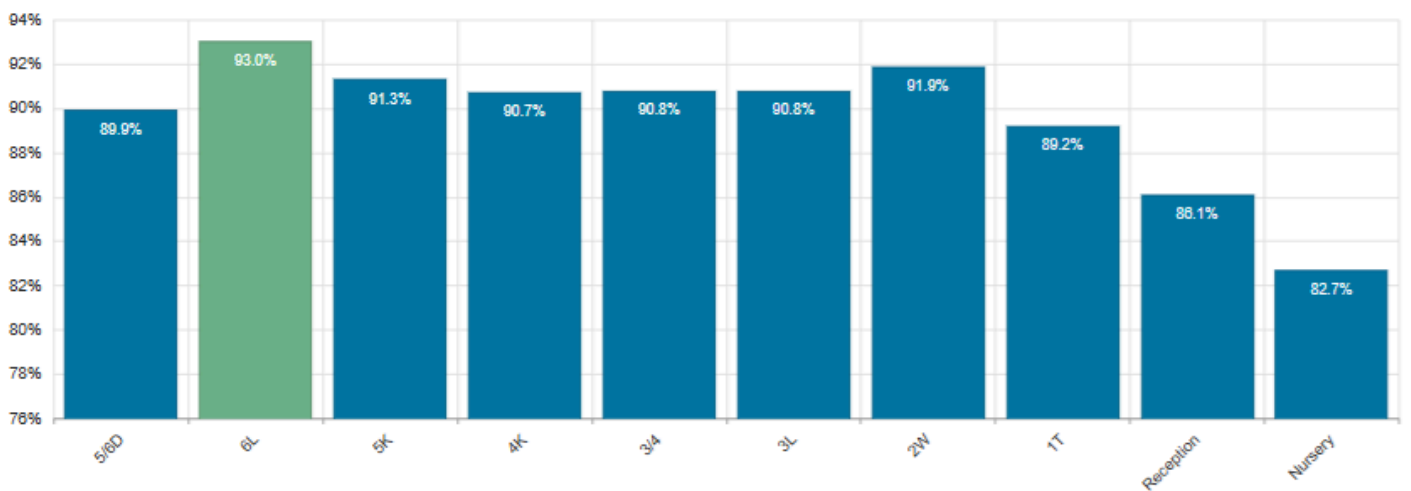

Newsletter

Weekly menu

20/10/25	Main Meal	Vegetarian Option	
Monday	Chicken Burger and Wedges	Quorn Burger and Wedges	Jacket potato/sandwich
Tuesday	Tomato Pasta and garlic bread	Tuna Pasta	Jacket potato/sandwich
Wednesday	Chicken Tikka rice and Naan Bread	Quorn Tikka and Naan bread	Jacket potato/sandwich
Thursday	Roast dinner	Quorn Roast dinner	Jacket potato/sandwich
Friday	Fish fingers, chips and beans/peas	Red pepper quiche, chips and beans/peas	Jacket potato/sandwich

ATTENDANCE