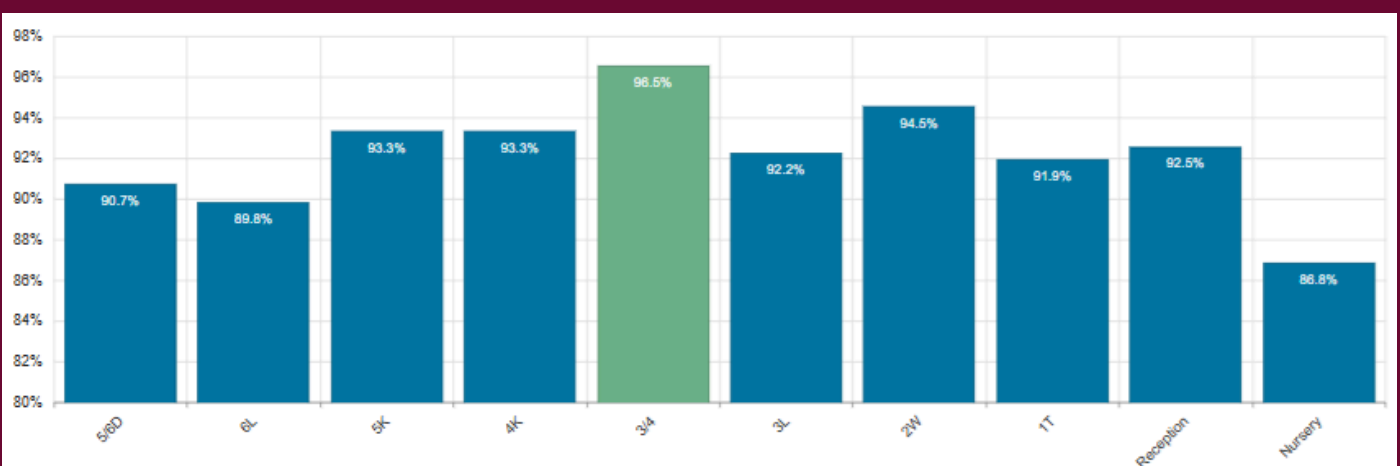

Weekly Attendance

SEND Parent Support Drop In

Knowsley Health Visitors/School Health Team, along with Home-Start Knowsley run an on-going SEND Drop-in service, as listed below. This is for any parents/carers of Knowsley children/young people (aged 0-25 years) who have potential or confirmed additional needs. Just pop in for a coffee and a chat and we can advise and link you in with the local support/make appropriate referrals that your child might benefit from at this time. No appointment necessary.